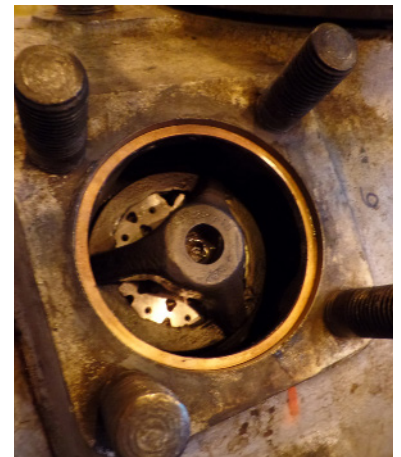

SUCCESS STORY

BURCKHARDT POPPET VALVE™ IN CHALLENGING GAS SERVICE

Case No. 120

APPLICATION DESCRIPTION

Plate valve replaced by Burckhardt Poppet Valve™

Type	Other brand, 1st stage process gas compressor	Gas	Ethylene Vinyl acetate
Power	75 kW / 100 BHP	Suction pressure Discharge pressure	2.03 bara / 30 psia 10.79 bara / 156 psia
Speed	590 rpm	Lubrication	Lube

CUSTOMER ISSUES / NEEDS

- Current plate valve only lasted 6 weeks due to sticky ethylene application
- Gas is highly contaminated
- To increase valve lifetime
- To reduce service maintenance time of valve service

BURCKHARDT COMPRESSION SOLUTION

- Custom-engineered Burckhardt Poppet Valve™ with optimized performance
- Less clogging thanks to high lift area and aerodynamic flow path
- Due to construction of the Burckhardt Poppet Valve™, the valve is repaired on site by the customer himself achieving the new valve standard

CUSTOMER BENEFITS

- Valve lifetime increased by 200%
- Reduced service and maintenance costs
- Reconditioning on site of the valve, therefore fast maintenance service
- Very simple maintenance without any special tools
- Highest efficiency due to the improved design of the Burckhardt Poppet Valve™